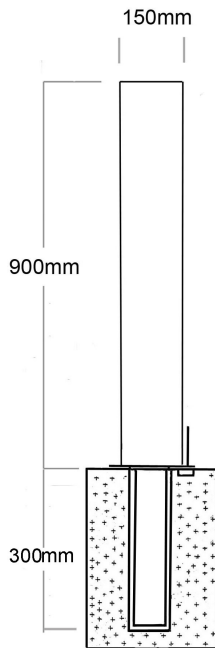

MAJESTIC BOLLARD

STAINLESS STEEL

Metal Art Limited
Street & Park Furniture

Removable

With its high visibility and quality stainless steel finish, the sturdy Majestic is the ideal bollard for use in shopping malls and other high density pedestrian precincts.

The Majestic Bollard is available with three methods of fixing. When surface mounted, a cover plate is installed to hide the fixing bolt heads. The in ground pipe used with the removable Majestic is galvanised mild steel, with all other parts made using 316 stainless steel.